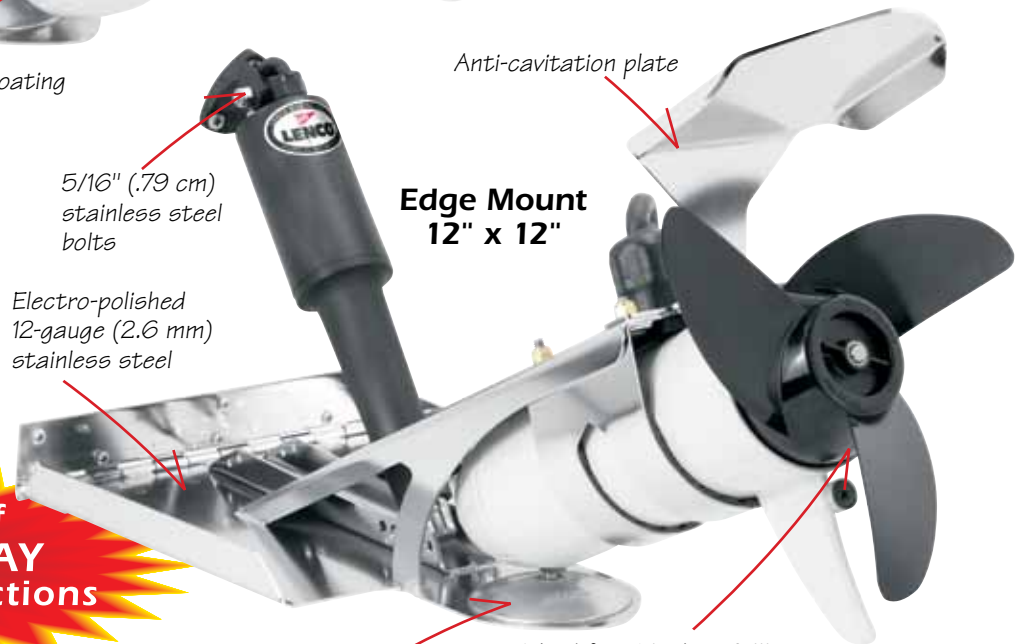

**Each kit is pre-assembled and contains:**

- 12-volt Extreme Duty 4 1/4" (10.8 cm) stroke actuator (1) with 6-foot leads and Deutsch connectors
- Electro-polished stainless steel trim tab blade (1)
- Electro-polished stainless steel anti-cavitation plate (1)
- 24-Volt/2-HP Cool Wound™ salt water digital trolling motor (1)
- Cool Wound™ motor available in your choice of 24-Volt/2HP or 36-Volt/3HP (1)
- Self-contained, sealed keypad & control box with waterproof Deutsch connectors
- Zinc Anode
- All stainless mounting hardware

## Efficient Cool Wound™ salt water digital motors, 24-volt/2HP or 36-volt/3HP

Electro-polished solid 316 stainless steel billet end for extreme-duty and racing applications

5/16" (.79 cm) stainless steel bolts

## Edge Mount 12" x 12"

Anti-cavitation plate

Zinc anode

Weed-free Machete® III prop with NEW tapered hub

**Waterproof PLUG & PLAY Deutsch Connections**